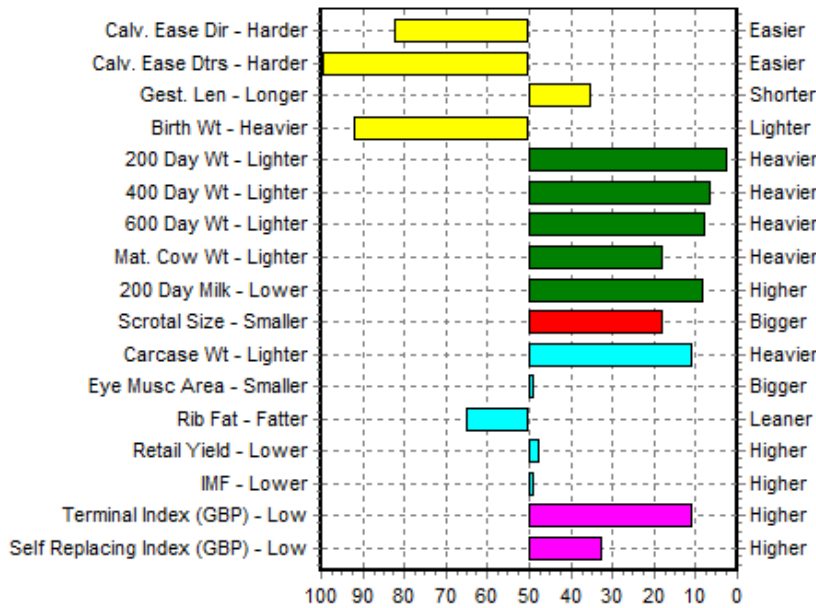

## EBV Graph for Sky High 1 Take-a-Chance (P) AI ET {DLF IEF HYF MSUDF} {PVF}

[Home](#)   [Animal Enquiry](#)   [EBV Enquiry](#)   [Mating Predictor](#)   [Member Enquiry](#)   [Sale Catalogues](#)   [Semen Register](#)   [Download Files](#)   [Online Transactions](#)

### EBV Percentiles for Sky High 1 Take-a-Chance (P) AI ET {DLF IEF HYF MSUDF} {PVF}

50th Percentile is the Breed Avg. EBVs for 2022 Born Calves

[Switch Graph](#)

[Graph Explanation](#)

May 2024 Hereford BREEDPLAN															
	Calving Ease DIR (%)	Calving Ease DTRS (%)	Gestation Length (days)	Birth Wt. (kg)	200 Day Wt (kg)	400 Day Wt (kg)	600 Day Wt (kg)	Mat. Cow Wt (kg)	200 Day Milk (kg)	Scrotal Size (cm)	Carcase Wt (kg)	Eye Muscle Area (sq cm)	Rib Fat (mm)	Retail Beef Yield (%)	IMF (%)
EBV	-2.8	-6.9	+0.3	+4.5	+44	+77	+89	+78	+13	+1.3	+55	+2.2	+0.1	+0.5	-0.1
<a href="#">Accuracy</a>	61%	53%	73%	81%	71%	70%	69%	62%	55%	53%	55%	44%	49%	44%	45%
Breed Avg. EBVs for 2022 Born Calves <a href="#">Click for Percentiles</a>															
EBV	-0.1	+0.6	+0.6	+2.4	+29	+53	+66	+62	+7	+0.9	+43	+2.3	-0.1	+0.5	-0.1

#### Traits Analysed: BWT

**Statistics:** Number of Herds: 21, Progeny Analysed: 47, Scan Progeny: 3,

SELECTION INDEX VALUES		
	Index Value	Breed Average
Hereford Terminal Index (GBP)	+34	+27
Hereford Self Replacing Index (GBP)	+37	+33