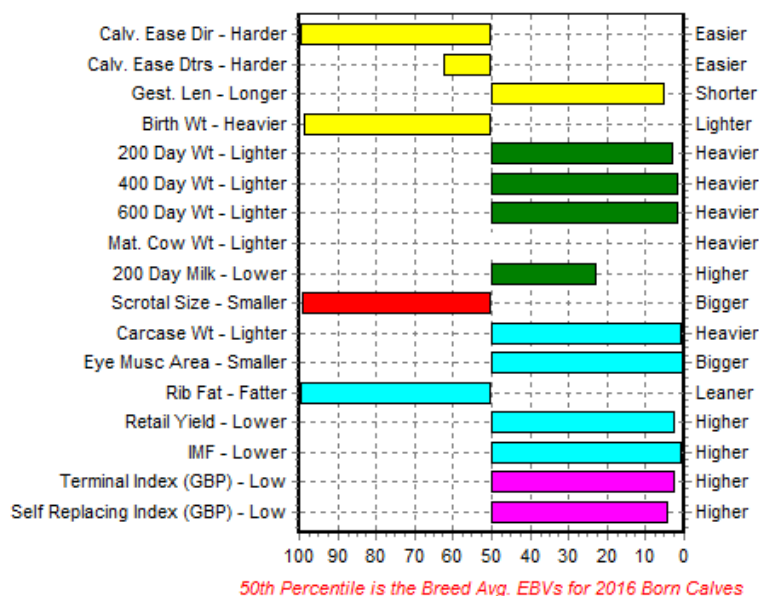

Hereford EBV Graph for Romany 1 Lawbreaker RE L23 (P) {DLF IEF HYF}

[Home](#) [Animal Enquiry](#) [EBV Enquiry](#) [Mating Predictor](#) [Member Enquiry](#) [Sale Catalogues](#) [Semen Register](#) [Download Files](#) [Online Transactions](#)

EBV Percentiles for Romany 1 Lawbreaker RE L23 (P) {DLF IEF HYF}

 [Graph Explanation](#)

February 2018 Hereford BREEDPLAN															
	Calving Ease DIR (%)	Calving Ease DTRS (%)	Gestation Length (days)	Birth Wt. (kg)	200 Day Wt (kg)	400 Day Wt (kg)	600 Day Wt (kg)	Mat. Cow Wt (kg)	200 Day Milk (kg)	Scrotal Size (cm)	Carcase Wt (kg)	Eye Muscle Area (sq cm)	Rib Fat (mm)	Retail Beef Yield (%)	IMF (%)
EBV	-11.5	-1.4	-0.7	+5.2	+39	+74	+96	-	+8	-0.5	+69	+7.5	+1.7	+1.3	+1.2
Acc	72%	52%	85%	87%	78%	77%	75%	-	44%	79%	61%	51%	57%	54%	57%
Breed Avg. EBVs for 2016 Born Calves Click for Percentiles															
EBV	-0.4	-0.8	+0.6	+2.3	+26	+48	+61	+58	+5	+0.6	+39	+1.9	-0.1	+0.4	-0.1

Traits Observed: 200WT,400WT,SS,FAT,EMA,IMF
Statistics: Number of Herds: **61**, Progeny Analysed: **155**, Scan Progeny: **23**,

SELECTION INDEX VALUES		
Market Target	Index Value	Breed Average
Hereford Terminal Index (GBP)	+37	+24
Hereford Self Replacing Index (GBP)	+43	+29