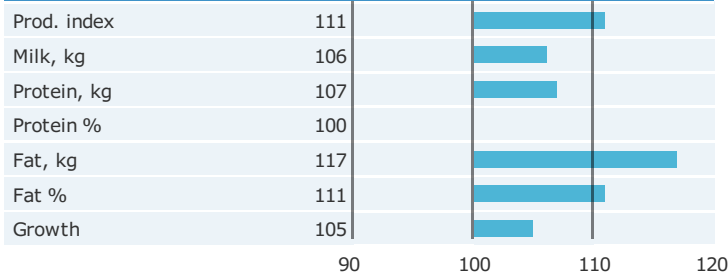

## PRODUCTION TRAITS

Number of daughters: 12061, Reliability prod. 99%

## HEALTH TRAITS

Number of daughters: 12327, Reliability 99%

## CONFORMATION TRAITS

Number of daughters: 5762, Reliability 99%

## FUNCTIONAL TRAITS

Number of daughters: 5762, Reliability 99%