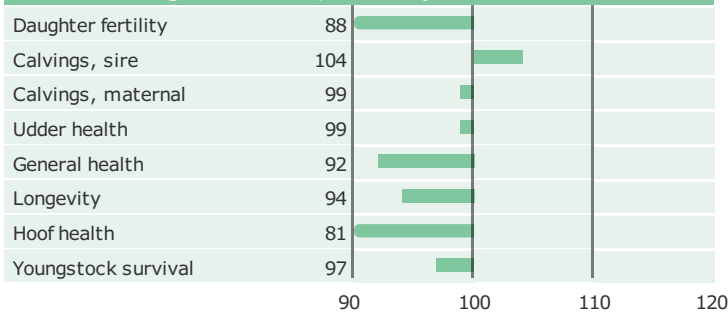

## PRODUCTION TRAITS

Number of daughters: 12061, Reliability prod. 99%

## HEALTH TRAITS

Number of daughters: 12327, Reliability 99%

## CONFORMATION TRAITS

Number of daughters: 5762, Reliability 99%

## FUNCTIONAL TRAITS

Number of daughters: 5762, Reliability 99%