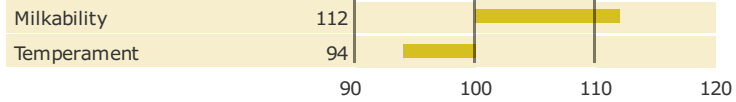

FUNCTIONAL TRAITS

Number of daughters: 5762, Reliability 99%

CONFORMATION TRAITS