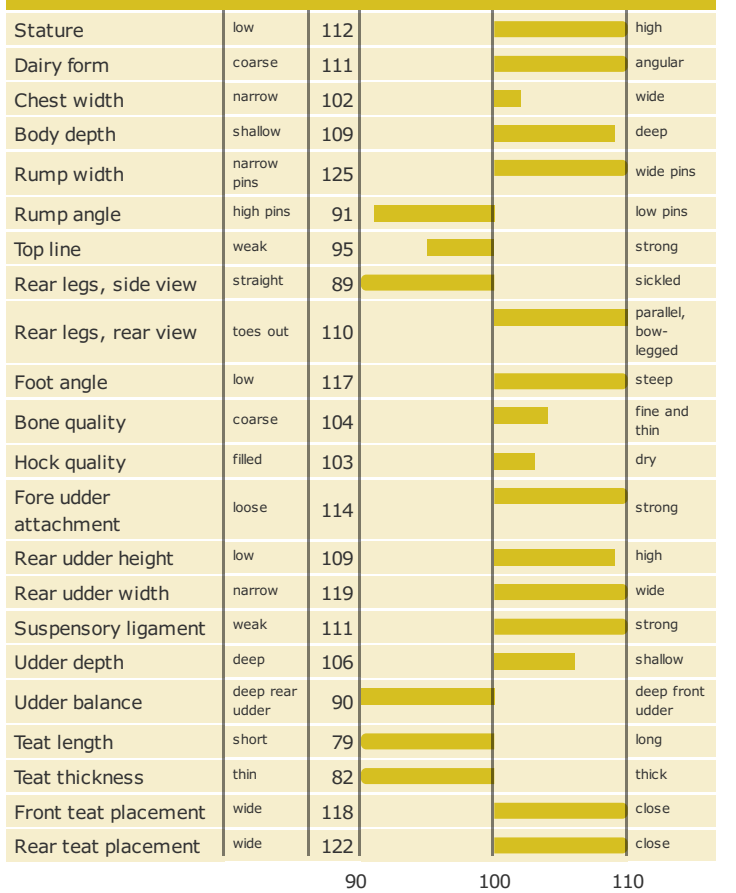

## HEALTH TRAITS

Number of daughters: 12327, Reliability 99%

## CONFORMATION TRAITS

Number of daughters: 5762, Reliability 99%

## FUNCTIONAL TRAITS

Number of daughters: 5762, Reliability 99%

## CONFORMATION TRAITS