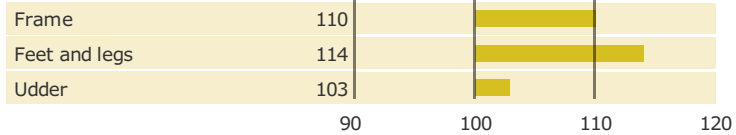

## PRODUCTION TRAITS

Number of daughters: 12061, Reliability prod. 99%

## HEALTH TRAITS

Number of daughters: 12327, Reliability 99%

## CONFORMATION TRAITS

Number of daughters: 5762, Reliability 99%