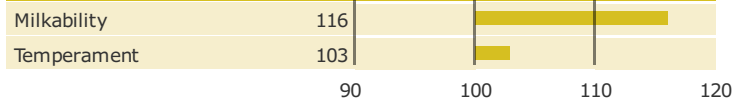

Born: 27-02-2008

R Bangkok x R Alfa x VEST Bæk

© Elly Geverink

PRODUCTION TRAITS

Number of daughters: 719 , Reliability prod. 98%

HEALTH TRAITS

Number of daughters: 704 , Reliability 96%

CONFORMATION TRAITS

Number of daughters: 478 , Reliability 98%

FUNCTIONAL TRAITS

Number of daughters: 478 , Reliability 98%

CONFORMATION TRAITS

NAV Bull

aAa: 324156

Cappa Casein: AB

Beta Casein: A1A2