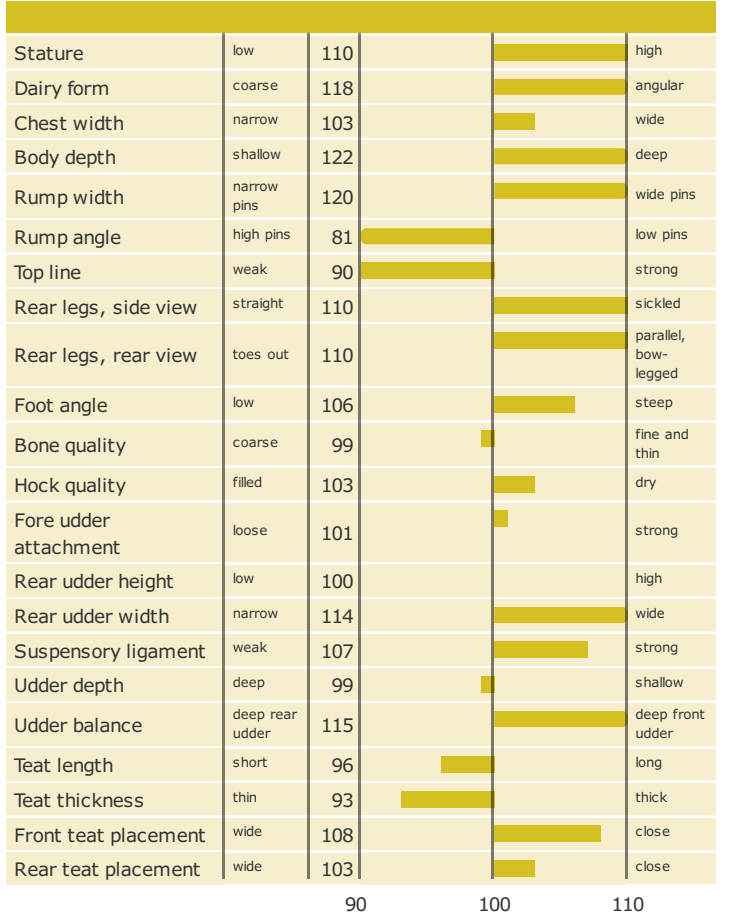

Born: 27-02-2008

R Bangkok x R Alfa x VEST Bæk

© Elly Geverink

PRODUCTION TRAITS

Number of daughters: 719 , Reliability prod. 98%

HEALTH TRAITS

Number of daughters: 704 , Reliability 96%

CONFORMATION TRAITS

Number of daughters: 478 , Reliability 98%

FUNCTIONAL TRAITS

Number of daughters: 478 , Reliability 98%

CONFORMATION TRAITS

NAV Bull

aAa: 324156

Cappa Casein: AB

Beta Casein: A1A2