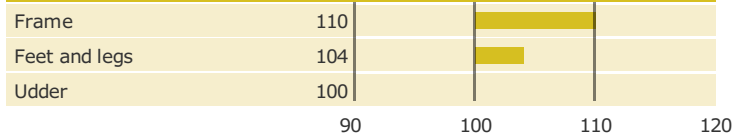

Born: 27-02-2008

R Bangkok x R Alfa x VEST Bæk

© Elly Geverink

PRODUCTION TRAITS

Number of daughters: 719 , Reliability prod. 98%

HEALTH TRAITS

Number of daughters: 704 , Reliability 96%

CONFORMATION TRAITS

Number of daughters: 478 , Reliability 98%

FUNCTIONAL TRAITS

Number of daughters: 478 , Reliability 98%

CONFORMATION TRAITS

NAV Bull

aAa: 324156

Cappa Casein: AB

Beta Casein: A1A2