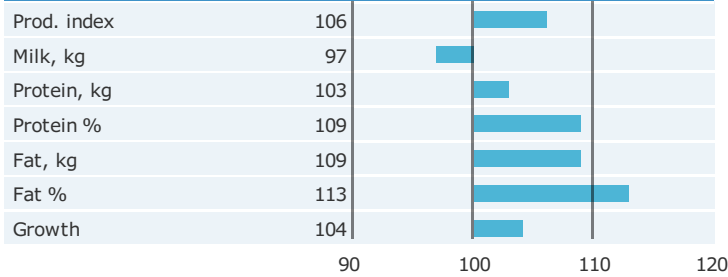

Born: 27-02-2008

R Bangkok x R Alfa x VEST Bæk

© Elly Geverink

PRODUCTION TRAITS

Number of daughters: 719 , Reliability prod. 98%

HEALTH TRAITS

Number of daughters: 704 , Reliability 96%

CONFORMATION TRAITS

Number of daughters: 478 , Reliability 98%

FUNCTIONAL TRAITS

Number of daughters: 478 , Reliability 98%

CONFORMATION TRAITS

NAV Bull

aAa: 324156

Cappa Casein: AB

Beta Casein: A1A2