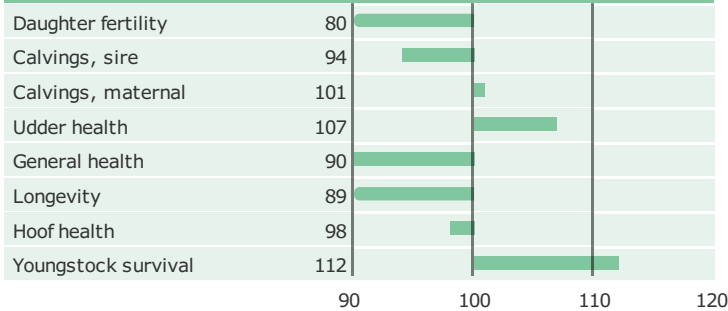

Born: 27-02-2008

R Bangkok x R Alfa x VEST Bæk

© Elly Geverink

PRODUCTION TRAITS

Number of daughters: 719 , Reliability prod. 98%

HEALTH TRAITS

Number of daughters: 704 , Reliability 96%

CONFORMATION TRAITS

Number of daughters: 478 , Reliability 98%

FUNCTIONAL TRAITS

Number of daughters: 478 , Reliability 98%

CONFORMATION TRAITS

NAV Bull

aAa: 324156

Cappa Casein: AB

Beta Casein: A1A2