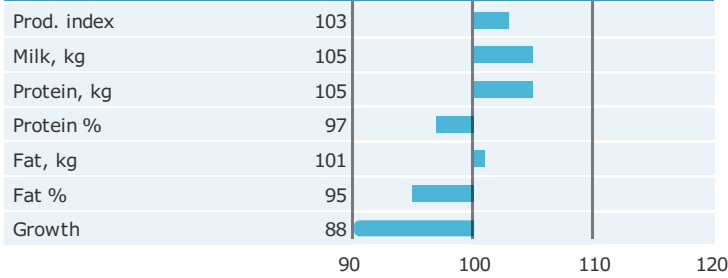

Born: 01-10-2004

Q Zik x Fyn Lemvig x Skä_ide

PRODUCTION TRAITS

Number of daughters: 12717 , Reliability prod. 99%

HEALTH TRAITS

Number of daughters: 11590 , Reliability 99%

CONFORMATION TRAITS

Number of daughters: 8076 , Reliability 99%

FUNCTIONAL TRAITS

Number of daughters: 8076 , Reliability 99%

CONFORMATION TRAITS

NAV Bull

aAa: 423165

Cappa Casein: BB

Beta Casein: A2B

Breeder: Laurids Lund, LI Klåby, Ribe, Klåbyhøjvej 3 Ribe DNK