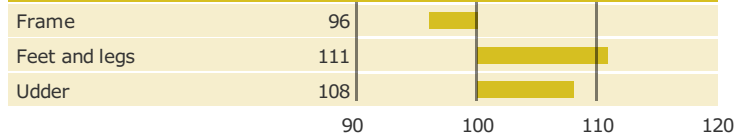

Born: 01-10-2004

Q Zik x Fyn Lemvig x Skä_ide

PRODUCTION TRAITS

Number of daughters: 12717 , Reliability prod. 99%

HEALTH TRAITS

Number of daughters: 11590 , Reliability 99%

CONFORMATION TRAITS

Number of daughters: 8076 , Reliability 99%

FUNCTIONAL TRAITS

Number of daughters: 8076 , Reliability 99%

CONFORMATION TRAITS

NAV Bull

aAa: 423165

Cappa Casein: BB

Beta Casein: A2B

Breeder: Laurids Lund, LI Klåby, Ribe, Klåbyhøjvej 3 Ribe DNK