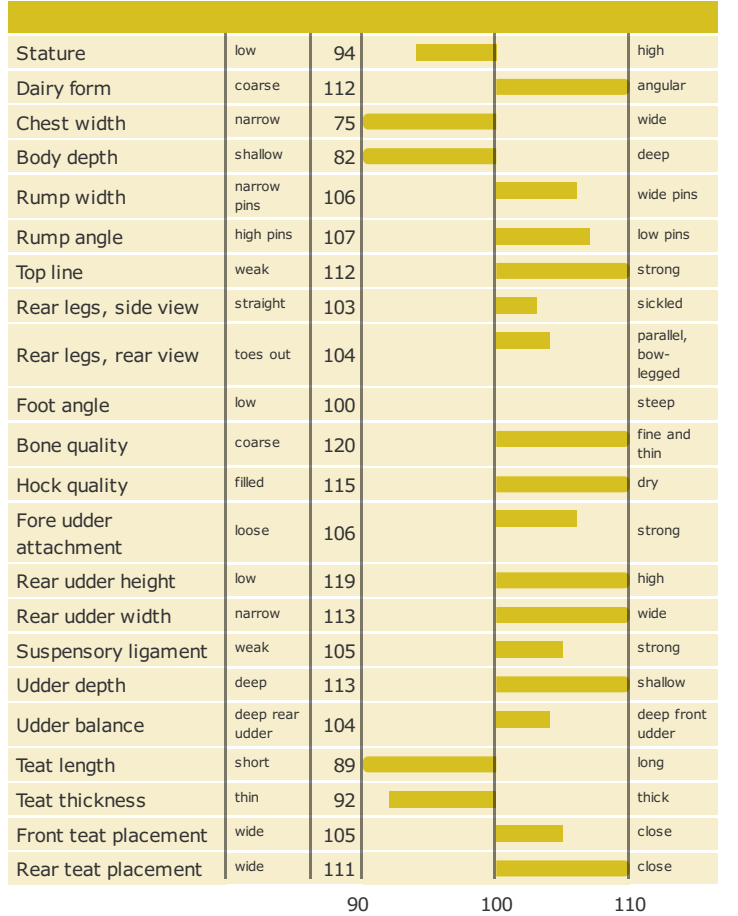

Born: 01-10-2004

Q Zik x Fyn Lemvig x Skä_ide

PRODUCTION TRAITS

Number of daughters: 12717 , Reliability prod. 99%

HEALTH TRAITS

Number of daughters: 11590 , Reliability 99%

CONFORMATION TRAITS

Number of daughters: 8076 , Reliability 99%

FUNCTIONAL TRAITS

Number of daughters: 8076 , Reliability 99%

CONFORMATION TRAITS

NAV Bull

aAa: 423165

Cappa Casein: BB

Beta Casein: A2B

Breeder: Laurids Lund, LI Klåby, Ribe, Klåbyhøjvej 3 Ribe DNK

Breeding values are estimated: 03-04-2018