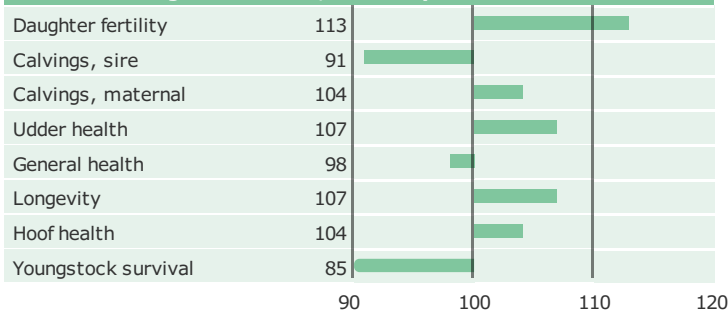

Born: 01-10-2004

Q Zik x Fyn Lemvig x Skä_ide

PRODUCTION TRAITS

Number of daughters: 12717 , Reliability prod. 99%

HEALTH TRAITS

Number of daughters: 11590 , Reliability 99%

CONFORMATION TRAITS

Number of daughters: 8076 , Reliability 99%

FUNCTIONAL TRAITS

Number of daughters: 8076 , Reliability 99%

CONFORMATION TRAITS

NAV Bull

aAa: 423165

Cappa Casein: BB

Beta Casein: A2B

Breeder: Laurids Lund, LI Klåby, Ribe, Klåbyhøjvej 3 Ribe DNK