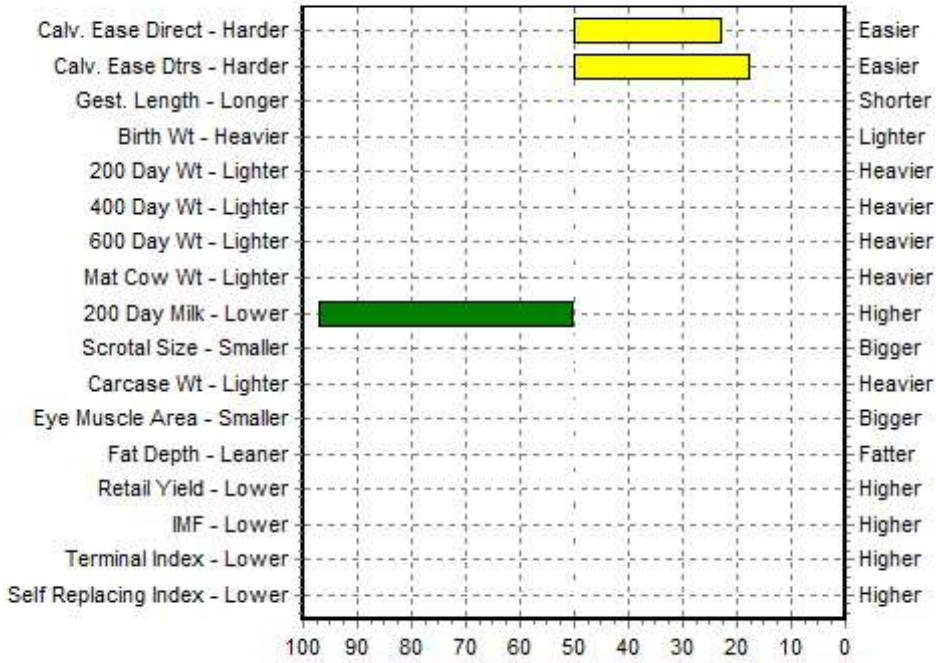

British Charolais EBV Graph for JUDICAEL 4594100551

EBV Percentiles for JUDICAEL 4594100551

50th Percentile is the Breed Avg. EBVs for 2016 Born Calves

[Switch Graph](#)

[Graph Explanation](#)

March 2018 BRITISH CHAROLAIS BREEDPLAN															
	Calving Ease Direct (%)	Calving Ease Daughters (%)	Gestation Length (days)	Birth Wt. (kg)	200 Day Wt. (kg)	400 Day Wt. (kg)	600 Day Wt. (kg)	Mat Cow Wt (kg)	200 Day Milk (kg)	Scrotal Size (cm)	Carcase Wt. (kg)	Eye Muscle Area (sq cm)	Fat Depth (mm)	Retail Beef Yield (%)	IMF (%)
EBV	+5.9	+3.9	-	-	-	-	-	-	+1	-	-	-	-	-	-
Acc	28%	30%	-	-	-	-	-	-	30%	-	-	-	-	-	-
Breed Avg. EBVs for 2016 Born Calves Click for Percentiles															
EBV	+0.6	-0.5	+1.1	+2.7	+28	+46	+54	+52	+7	-0.1	+42	+3.2	-0.4	+1.1	-0.1